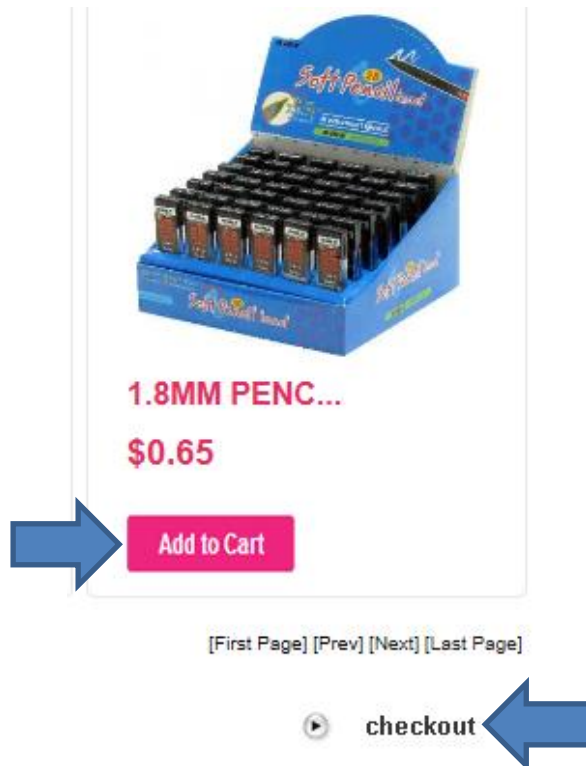

Step 10: Click on **Add to Cart** for the selected item

Step 11: Click **Checkout** at the bottom of the page

You have to be registered or logged in to make a purchase.

Welcome, Please Sign In

Returning Customers: Please Log In

Email Address:

Password:

[Forgot your password?](#) © Login

Register A New Account Today!

Login Details

Email Address: *

Password: * (at least 6 characters)

Confirm Password:

Address Details

☐ Mr. ☐ Ms. *

First Name: *

Last Name: *

Street Address: *

Address Line 2:

City: *

State/Province: *

Post/Zip Code: *

Country: *

Additional Contact Details

Telephone: *

Fax Number:

Step 12: Fill all information required under **Register a New Account**

Step 13: Click **Register** at the bottom of the page